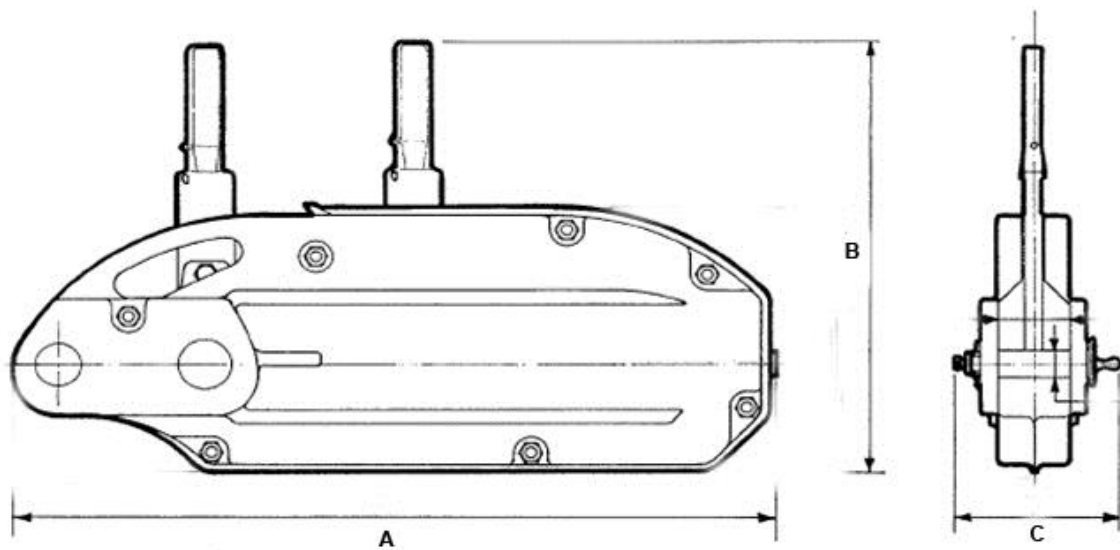

Features

- Compact and lightweight design which makes this product suitable for use in confined or limited space.
- Easy to operate and anchor onto a variety of structures; making it suitable for most applications.
- Operates in any position; horizontal, vertical and angled.
- All steel construction (including rope) and contains no aluminum which makes this product suitable for many industries including underground mining applications.
- Ideal for 4WD and off road applications.

Specifications

MODEL	PPL080	PPL160	PPL320
Rated Capacity (kg)	800	1600	3200
Forward Lever Action Angle Range (degrees)	77	81	111
Wire Rope (Ø in mm)	8.3	11.0	16.0
Wire Rope Safety Factor (times)	5	5	5
Static Load Safety Factor (times)	4	4	4
Max. Dynamic Load (kg)	1250	2000	4000
Net Weight without Rope (kg)	6	11	22
Wire Rope Standard Length (m)	20	20	20

Dimensions (in mm)

MODEL	PPL080	PPL160	PPL320
A	428	545	660
B	230	260	320
C	65	97	116

The information shown is to be used as a guide only. Specifications are subject to change without notice. All materials handling or lifting jobs should be assessed individually. Pacific Hoists products are NOT to be used for lifting or lowering persons.