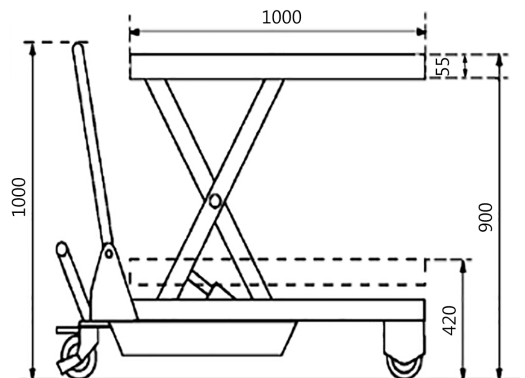

Quantity

1000 x 510mm Deck, 750kg Capacity

MORE INFO

NOBLELIFT

- ✓ 1000 x 510 deck, 750kg capacity
- ✓ Manual Push
- ✓ Precision hydraulic foot pump
- ✓ Quick release system

DATA SHEET

Model	TF 75
Capacity (kg)	750
Table height range (mm)	420-900
Dimensions of table (mm)	1000 X 510 X 55
Castor Wheel (mm)	147 X 50
N.W (kg)	120
Handle Height from ground (mm)	1000